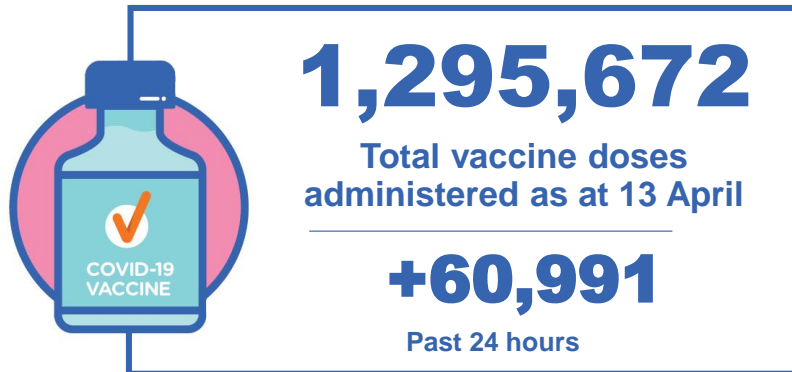

# Total vaccine doses

\* Source: Australian Immunisation Register and self reported data