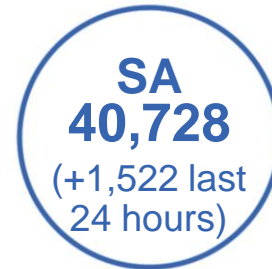

# Total vaccine doses

\* Source: Australian Immunisation Register and self reported data